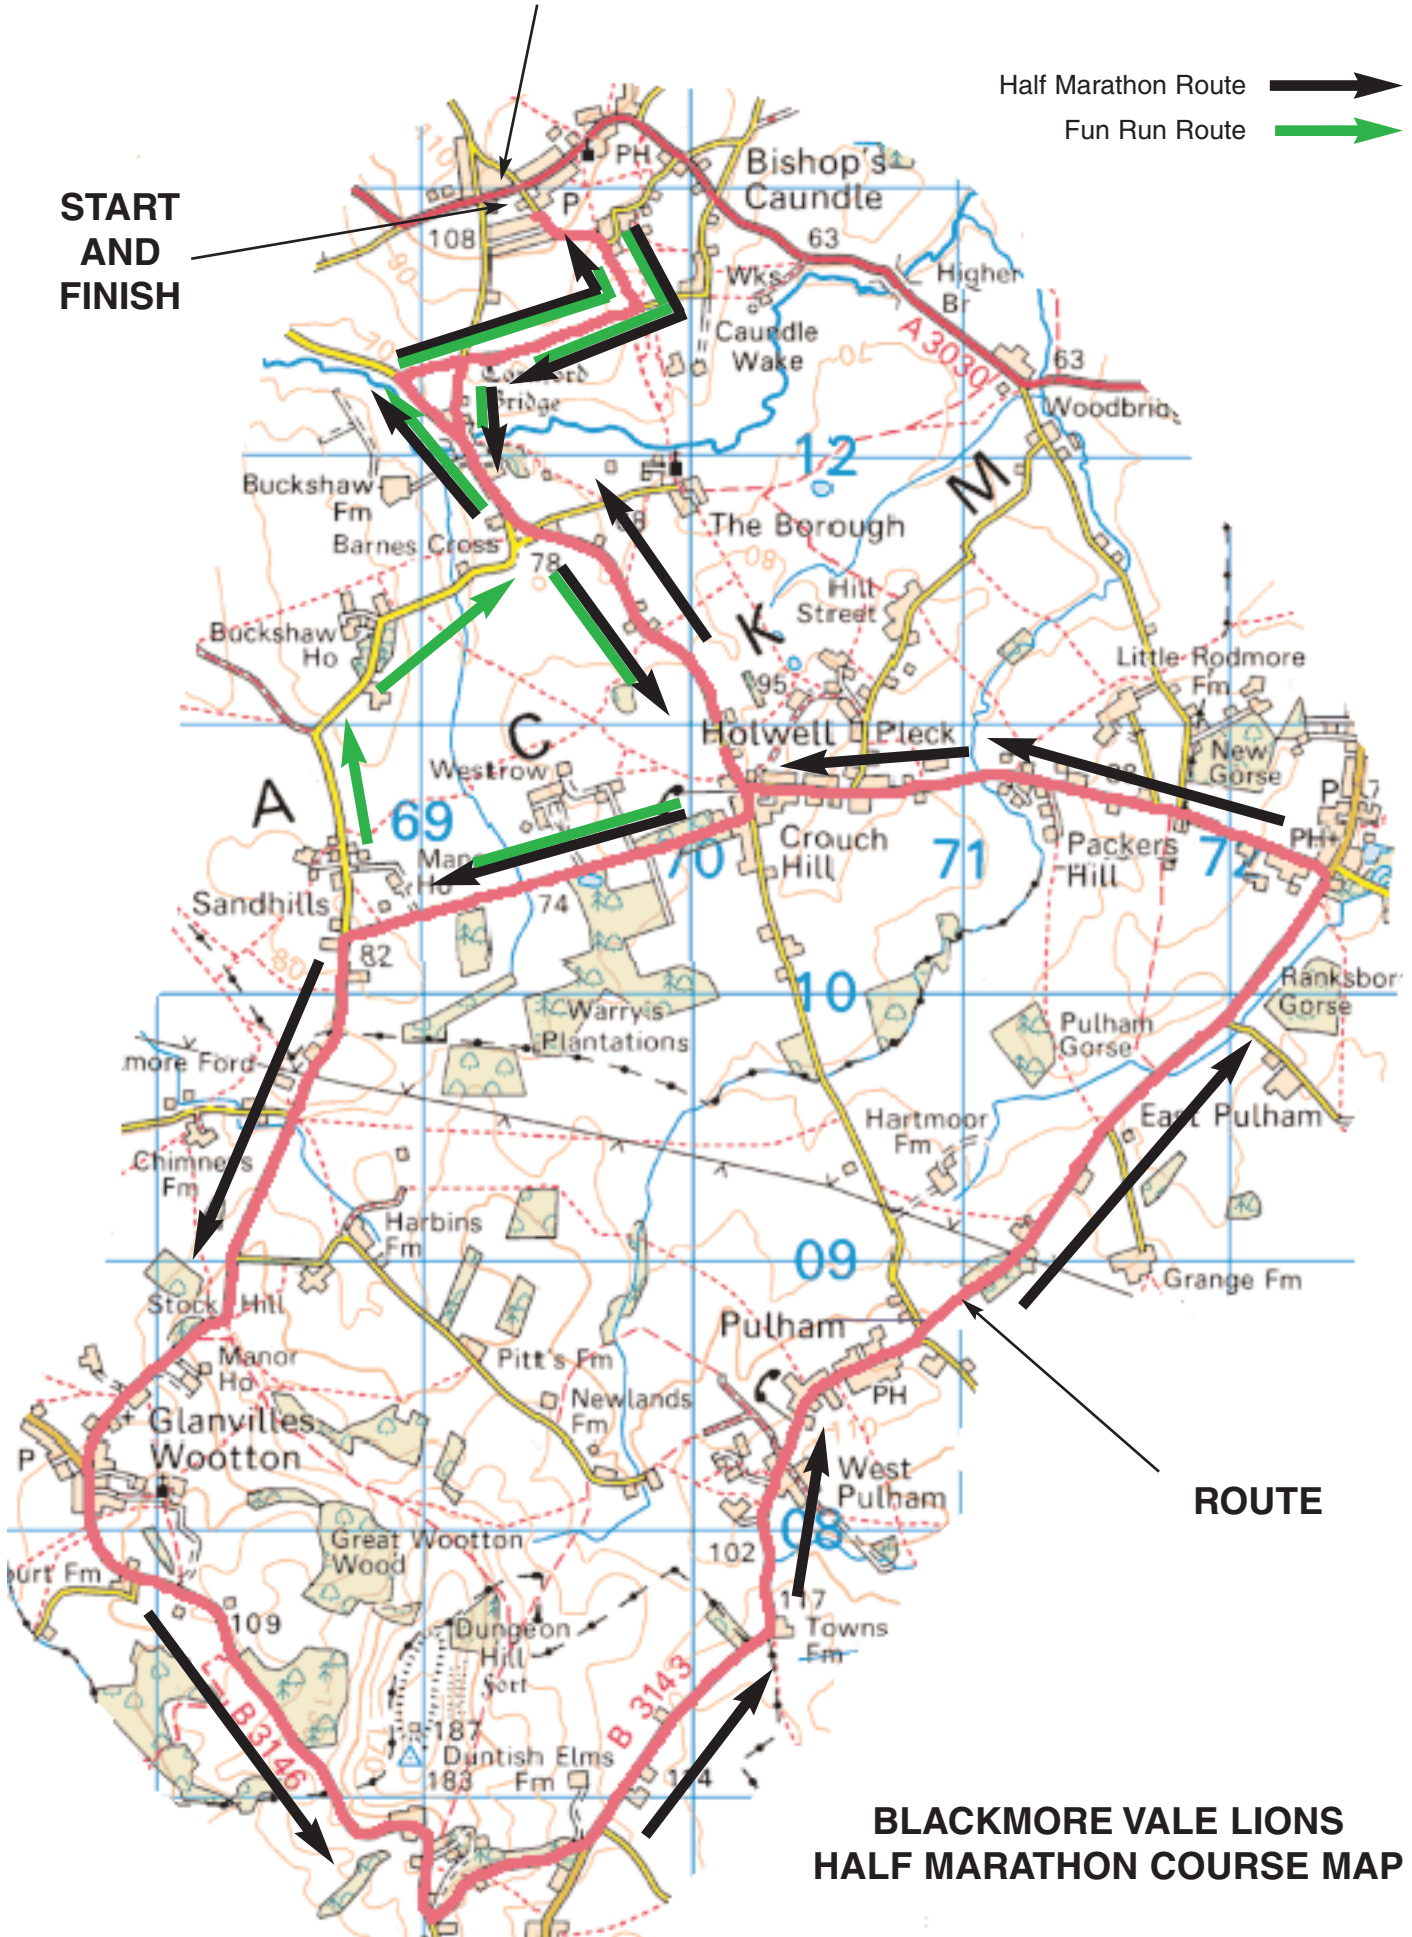

CHECK IN AT VILLAGE HALL (Rear Entrance)

Half Marathon Route 
Fun Run Route 

**START
AND
FINISH**

**BLACKMORE VALE LIONS
HALF MARATHON COURSE MAP**